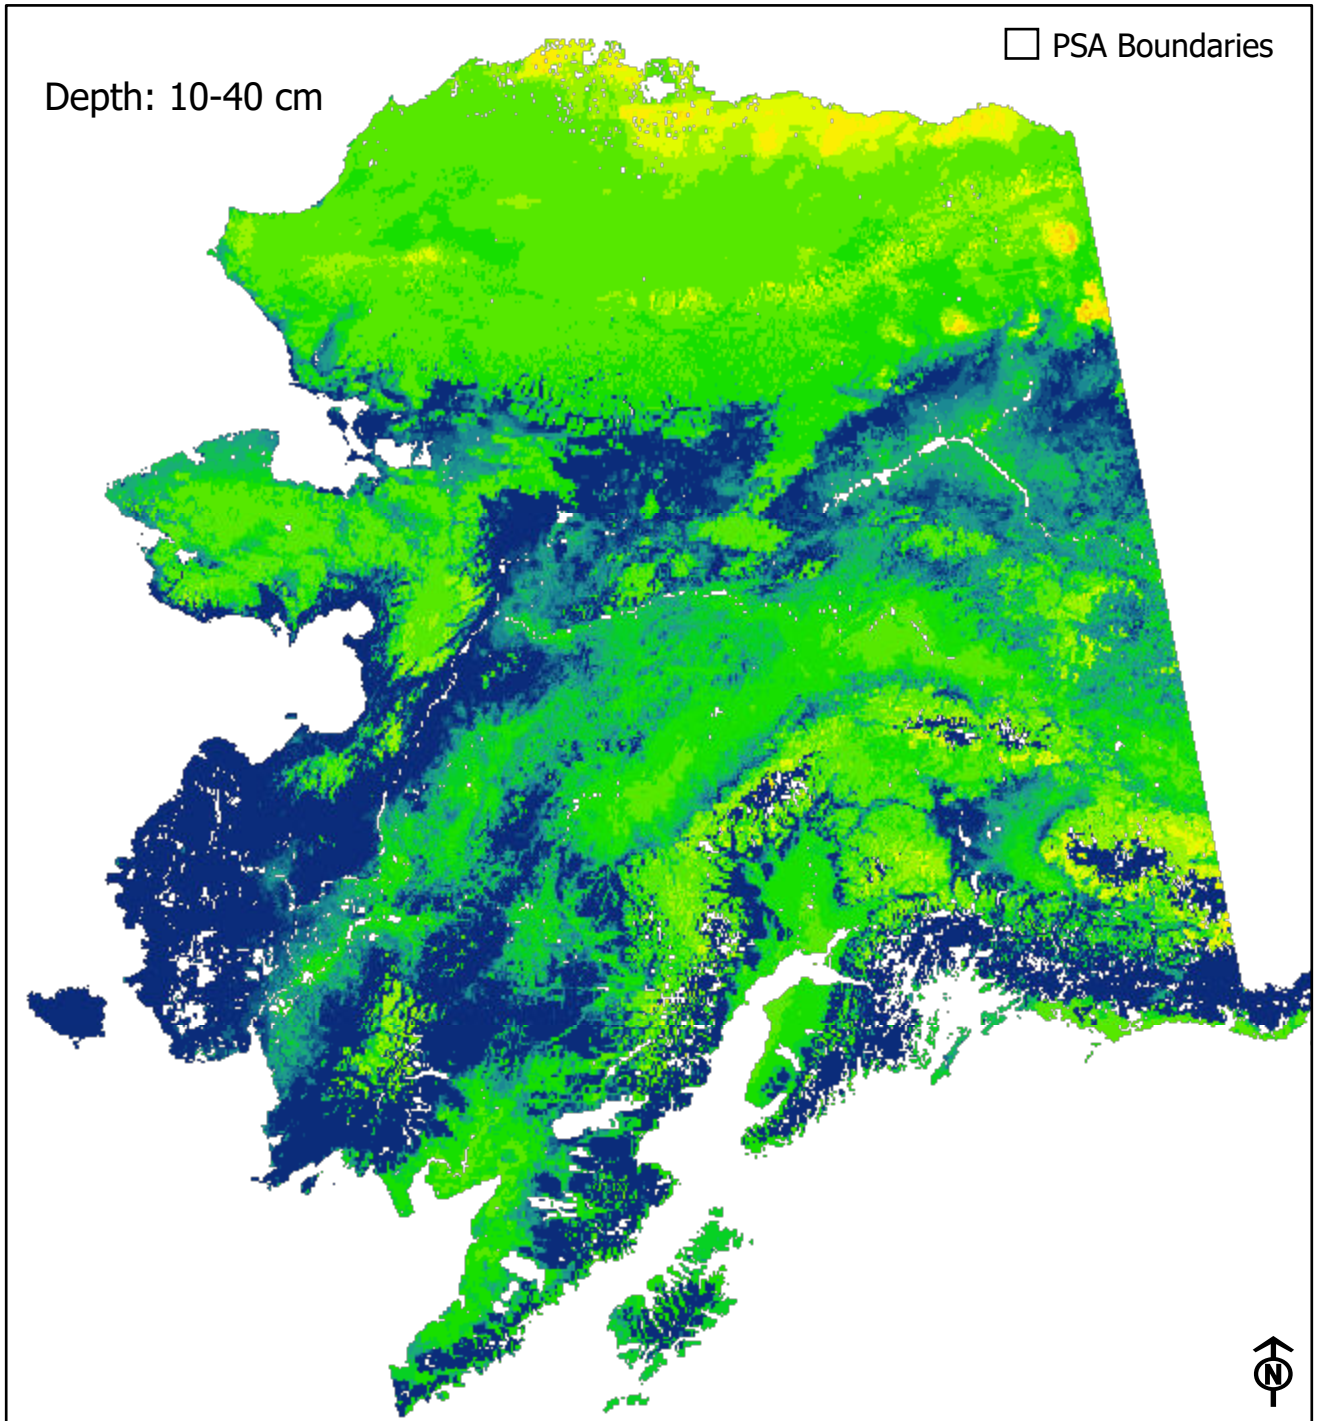

NASA Alaska Land Information System Relative Soil Moisture (%)

Depth: 0-10 cm

Depth: 10-40 cm

PSA Boundaries

5/17/2024