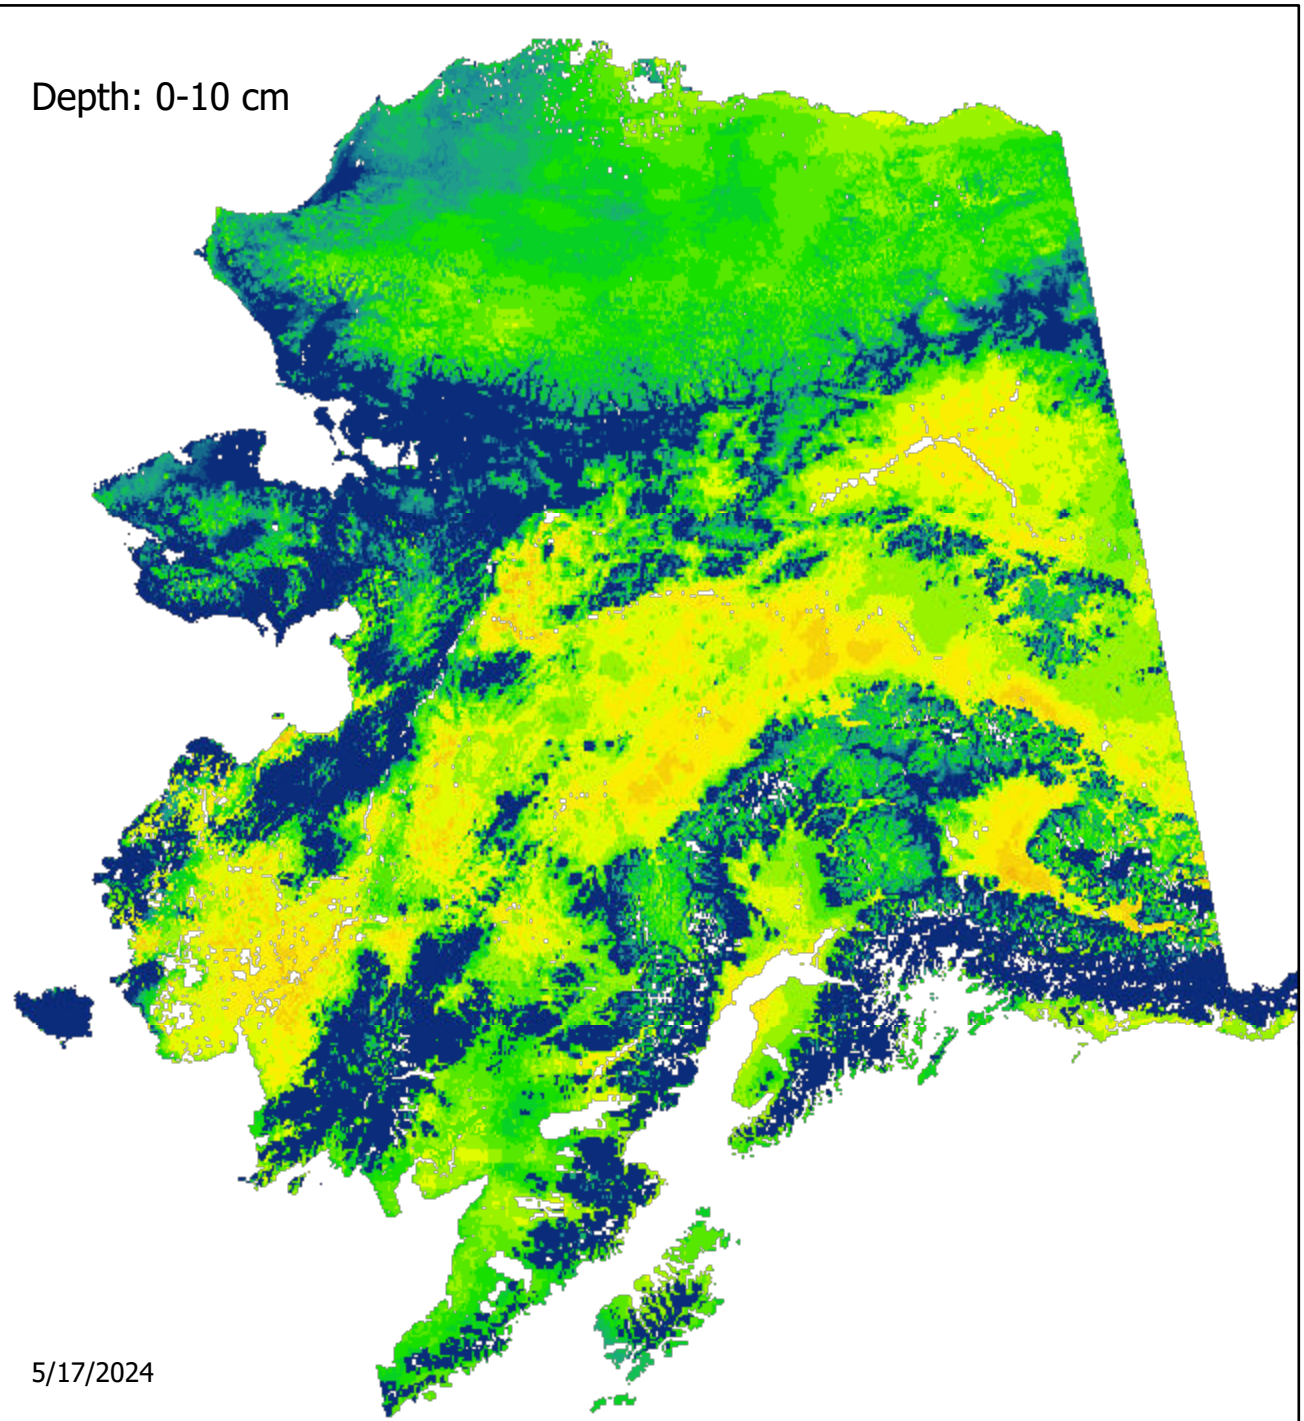

NASA Alaska Land Information System Relative Soil Moisture (%)

Depth: 0-10 cm

Depth: 10-40 cm

PSA Boundaries

5/17/2024